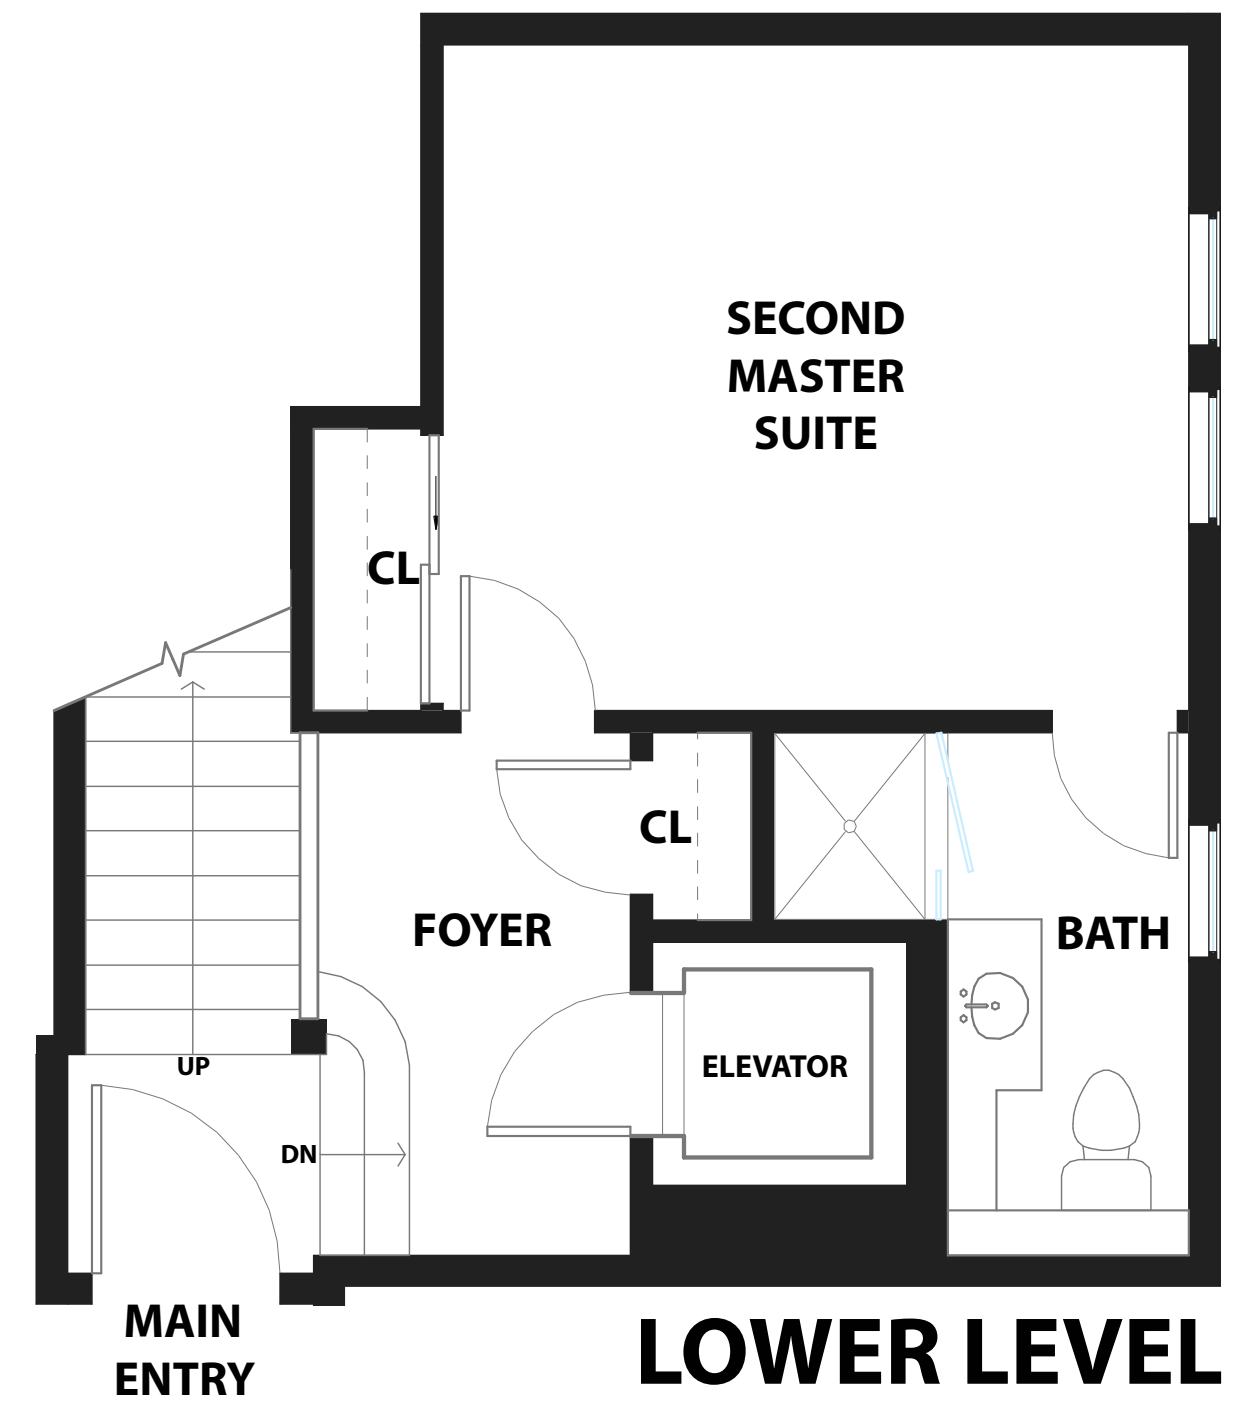

3193 PACIFIC AVENUE

SAN FRANCISCO, CALIFORNIA

MAIN LEVEL

PROPERTY SQF INFORMATION

LIVING SPACE
Square Footage: 2,051 Sq Ft*

* Main Level 1,581
* Lower Level 470

NON-LIVING SPACE
Square Footage: 350 Sq Ft*

* Ground Level: 350

OUTDOOR SPACE
Square Footage: 123 Sq Ft*

* Patio 123

APPROXIMATE TOTAL LIVING & NON-LIVING SPACE
Square Footage: 2,524 Sq Ft*

LOWER LEVEL

GROUND LEVEL