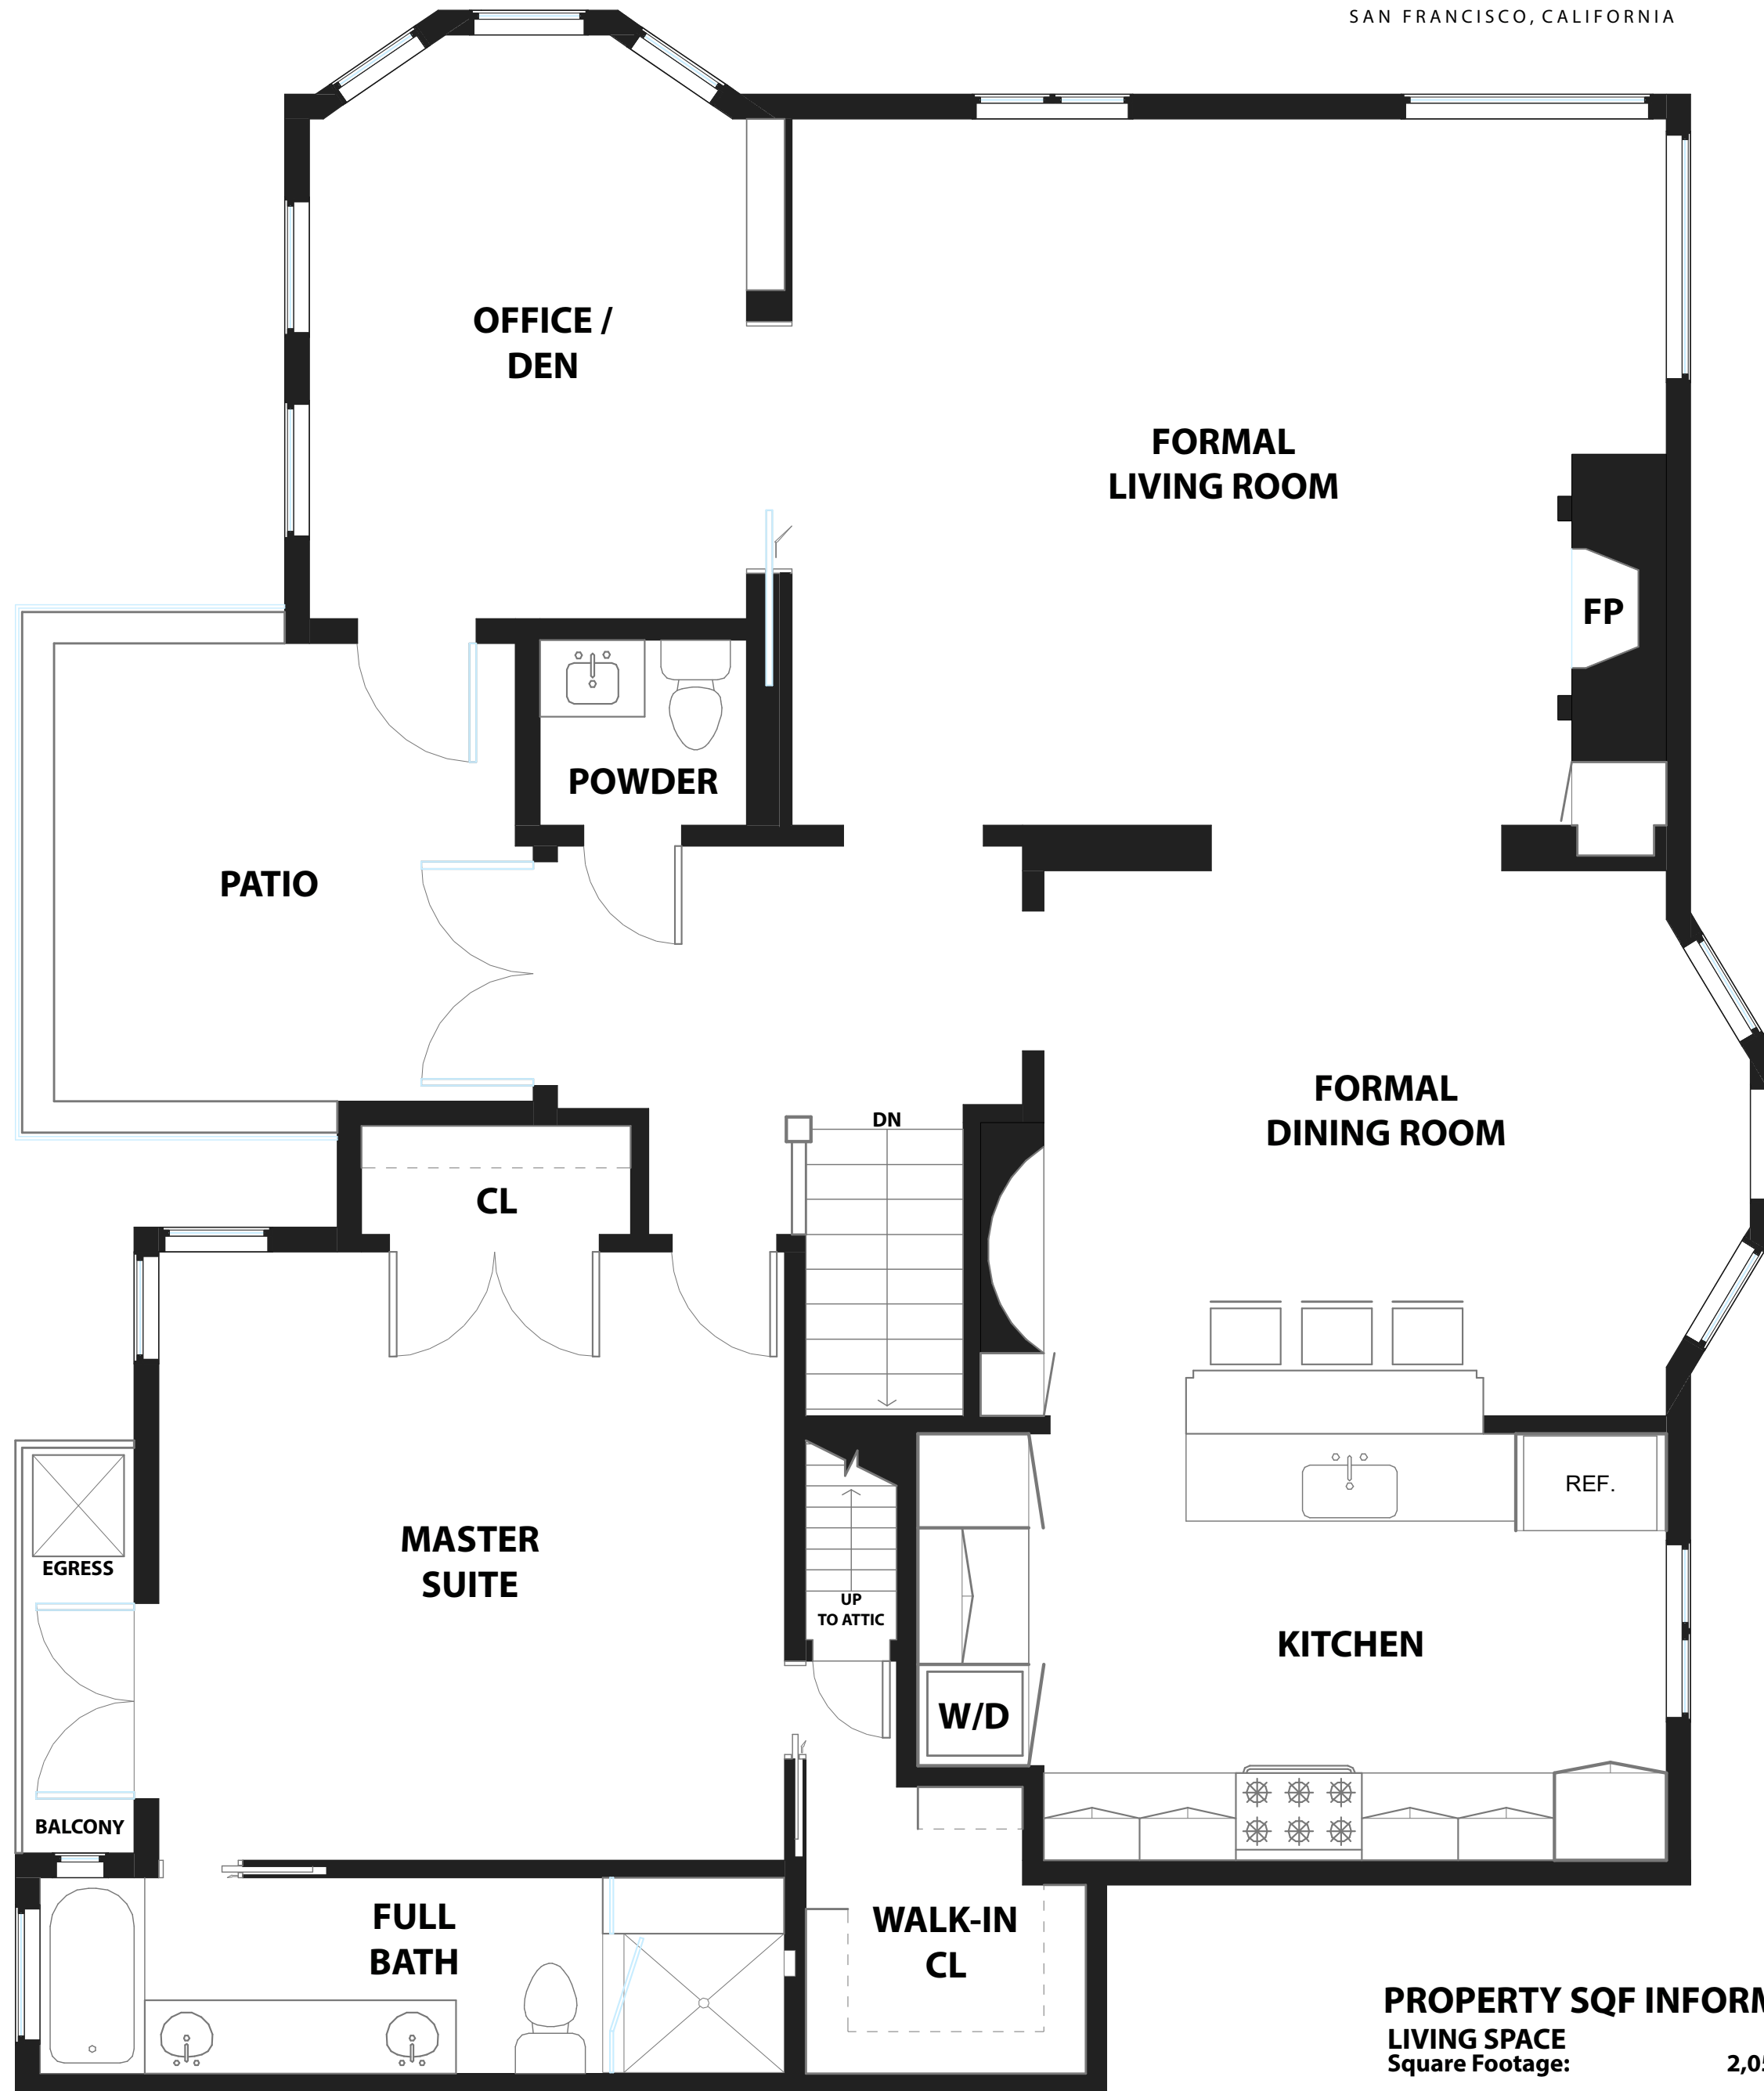

3193 PACIFIC AVENUE

SAN FRANCISCO, CALIFORNIA

MAIN LEVEL

PROPERTY SQF INFORMATION

LIVING SPACE
Square Footage: 2,051 Sq Ft*

* Main Level 1,581
* Lower Level 470

NON-LIVING SPACE
Square Footage: 350 Sq Ft*

* Ground Level: 350

OUTDOOR SPACE
Square Footage: 123 Sq Ft*

* Patio 123

APPROXIMATE TOTAL LIVING & NON-LIVING SPACE
Square Footage: 2,524 Sq Ft*

LOWER LEVEL

GROUND LEVEL