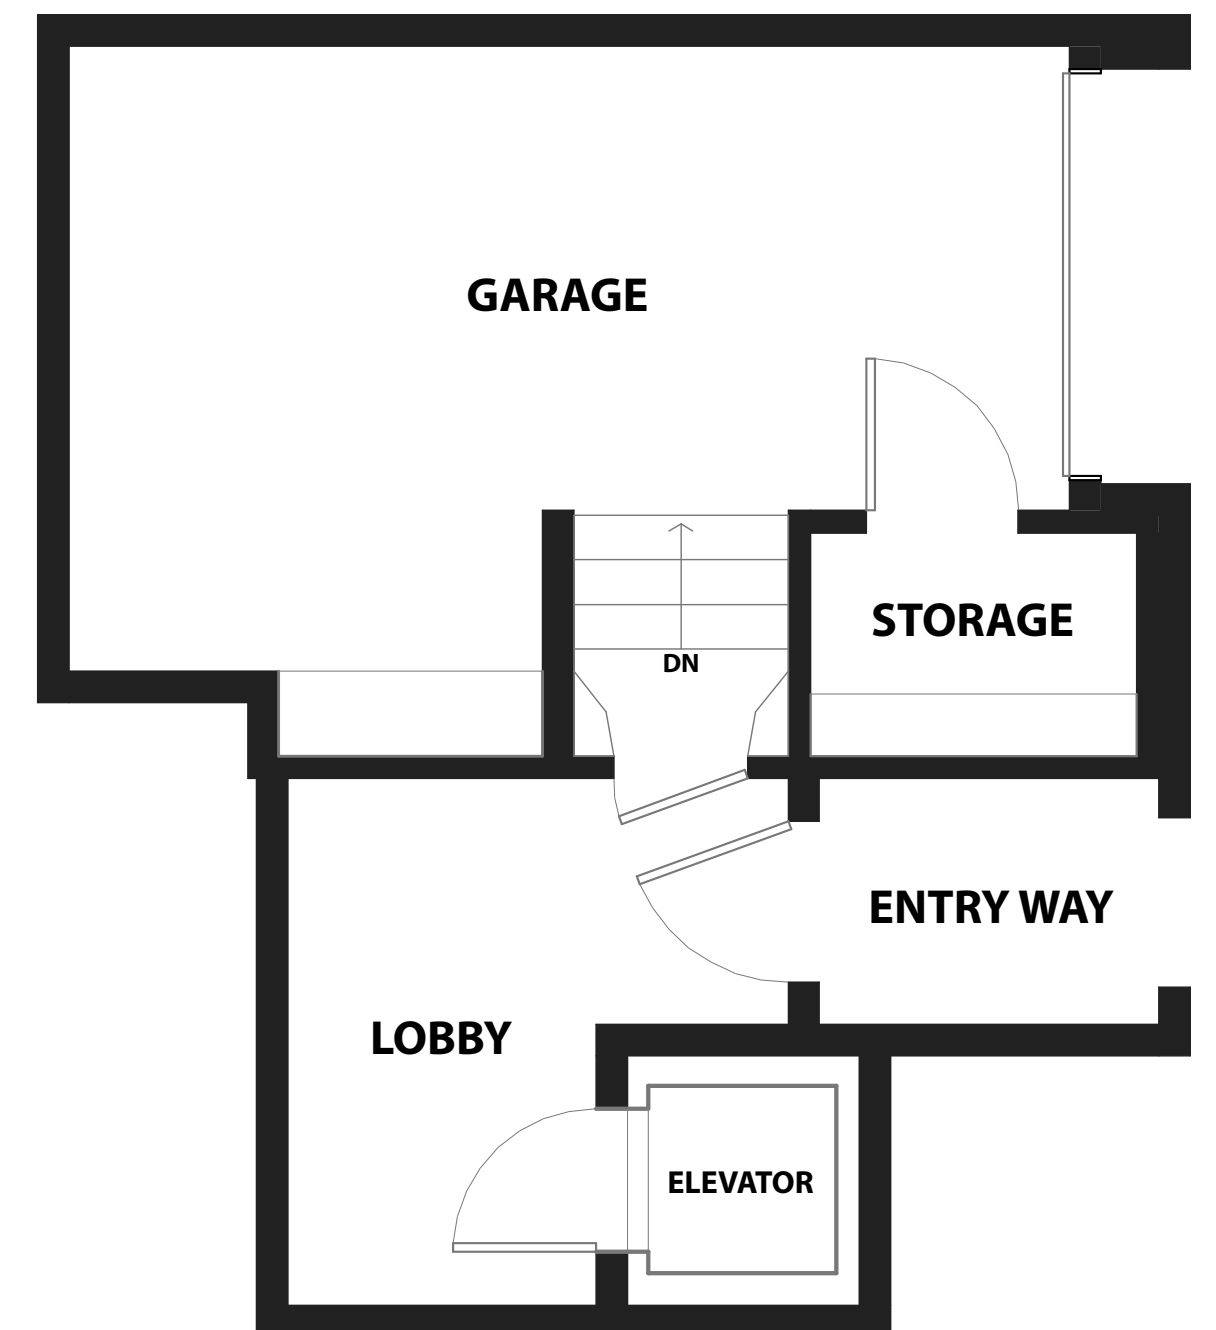

3193 PACIFIC AVENUE

SAN FRANCISCO, CALIFORNIA

MAIN LEVEL

PROPERTY SQF INFORMATION

LIVING SPACE
Square Footage: 2,051 Sq Ft*

* Main Level 1,581
* Lower Level 470

NON-LIVING SPACE
Square Footage: 350 Sq Ft*

* Ground Level: 350

OUTDOOR SPACE
Square Footage: 123 Sq Ft*

* Patio 123

APPROXIMATE TOTAL LIVING & NON-LIVING SPACE
Square Footage: 2,524 Sq Ft*

LOWER LEVEL

GROUND LEVEL